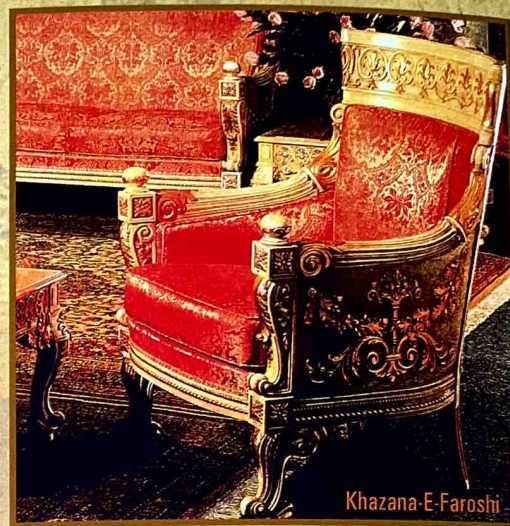

Wear your attitude, assert your persona... Adonis

Rosenthal

Walnut and gold combination on hand carved furniture wherever effectively required.

Khazana-E-Faroshi

Magnifying the blend of luxury with Mukul Sachdev...Eleganza

Khazana-E-Faroshi

Luxury worth your name

The Regency

Beautifully desired ...Bar

They are sheer pulsating and truly priceless upgrade to this range and have the uplift which you deserved all along. When illusion turns into reality, life is glorious