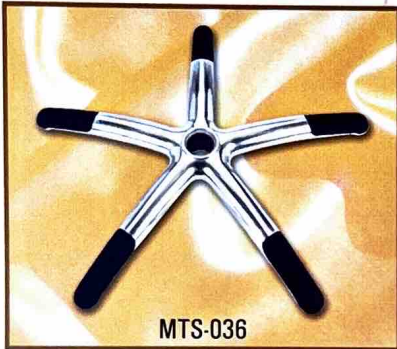

L' Modtech

Chair Applications

Chair Bases Metal

MTS-036